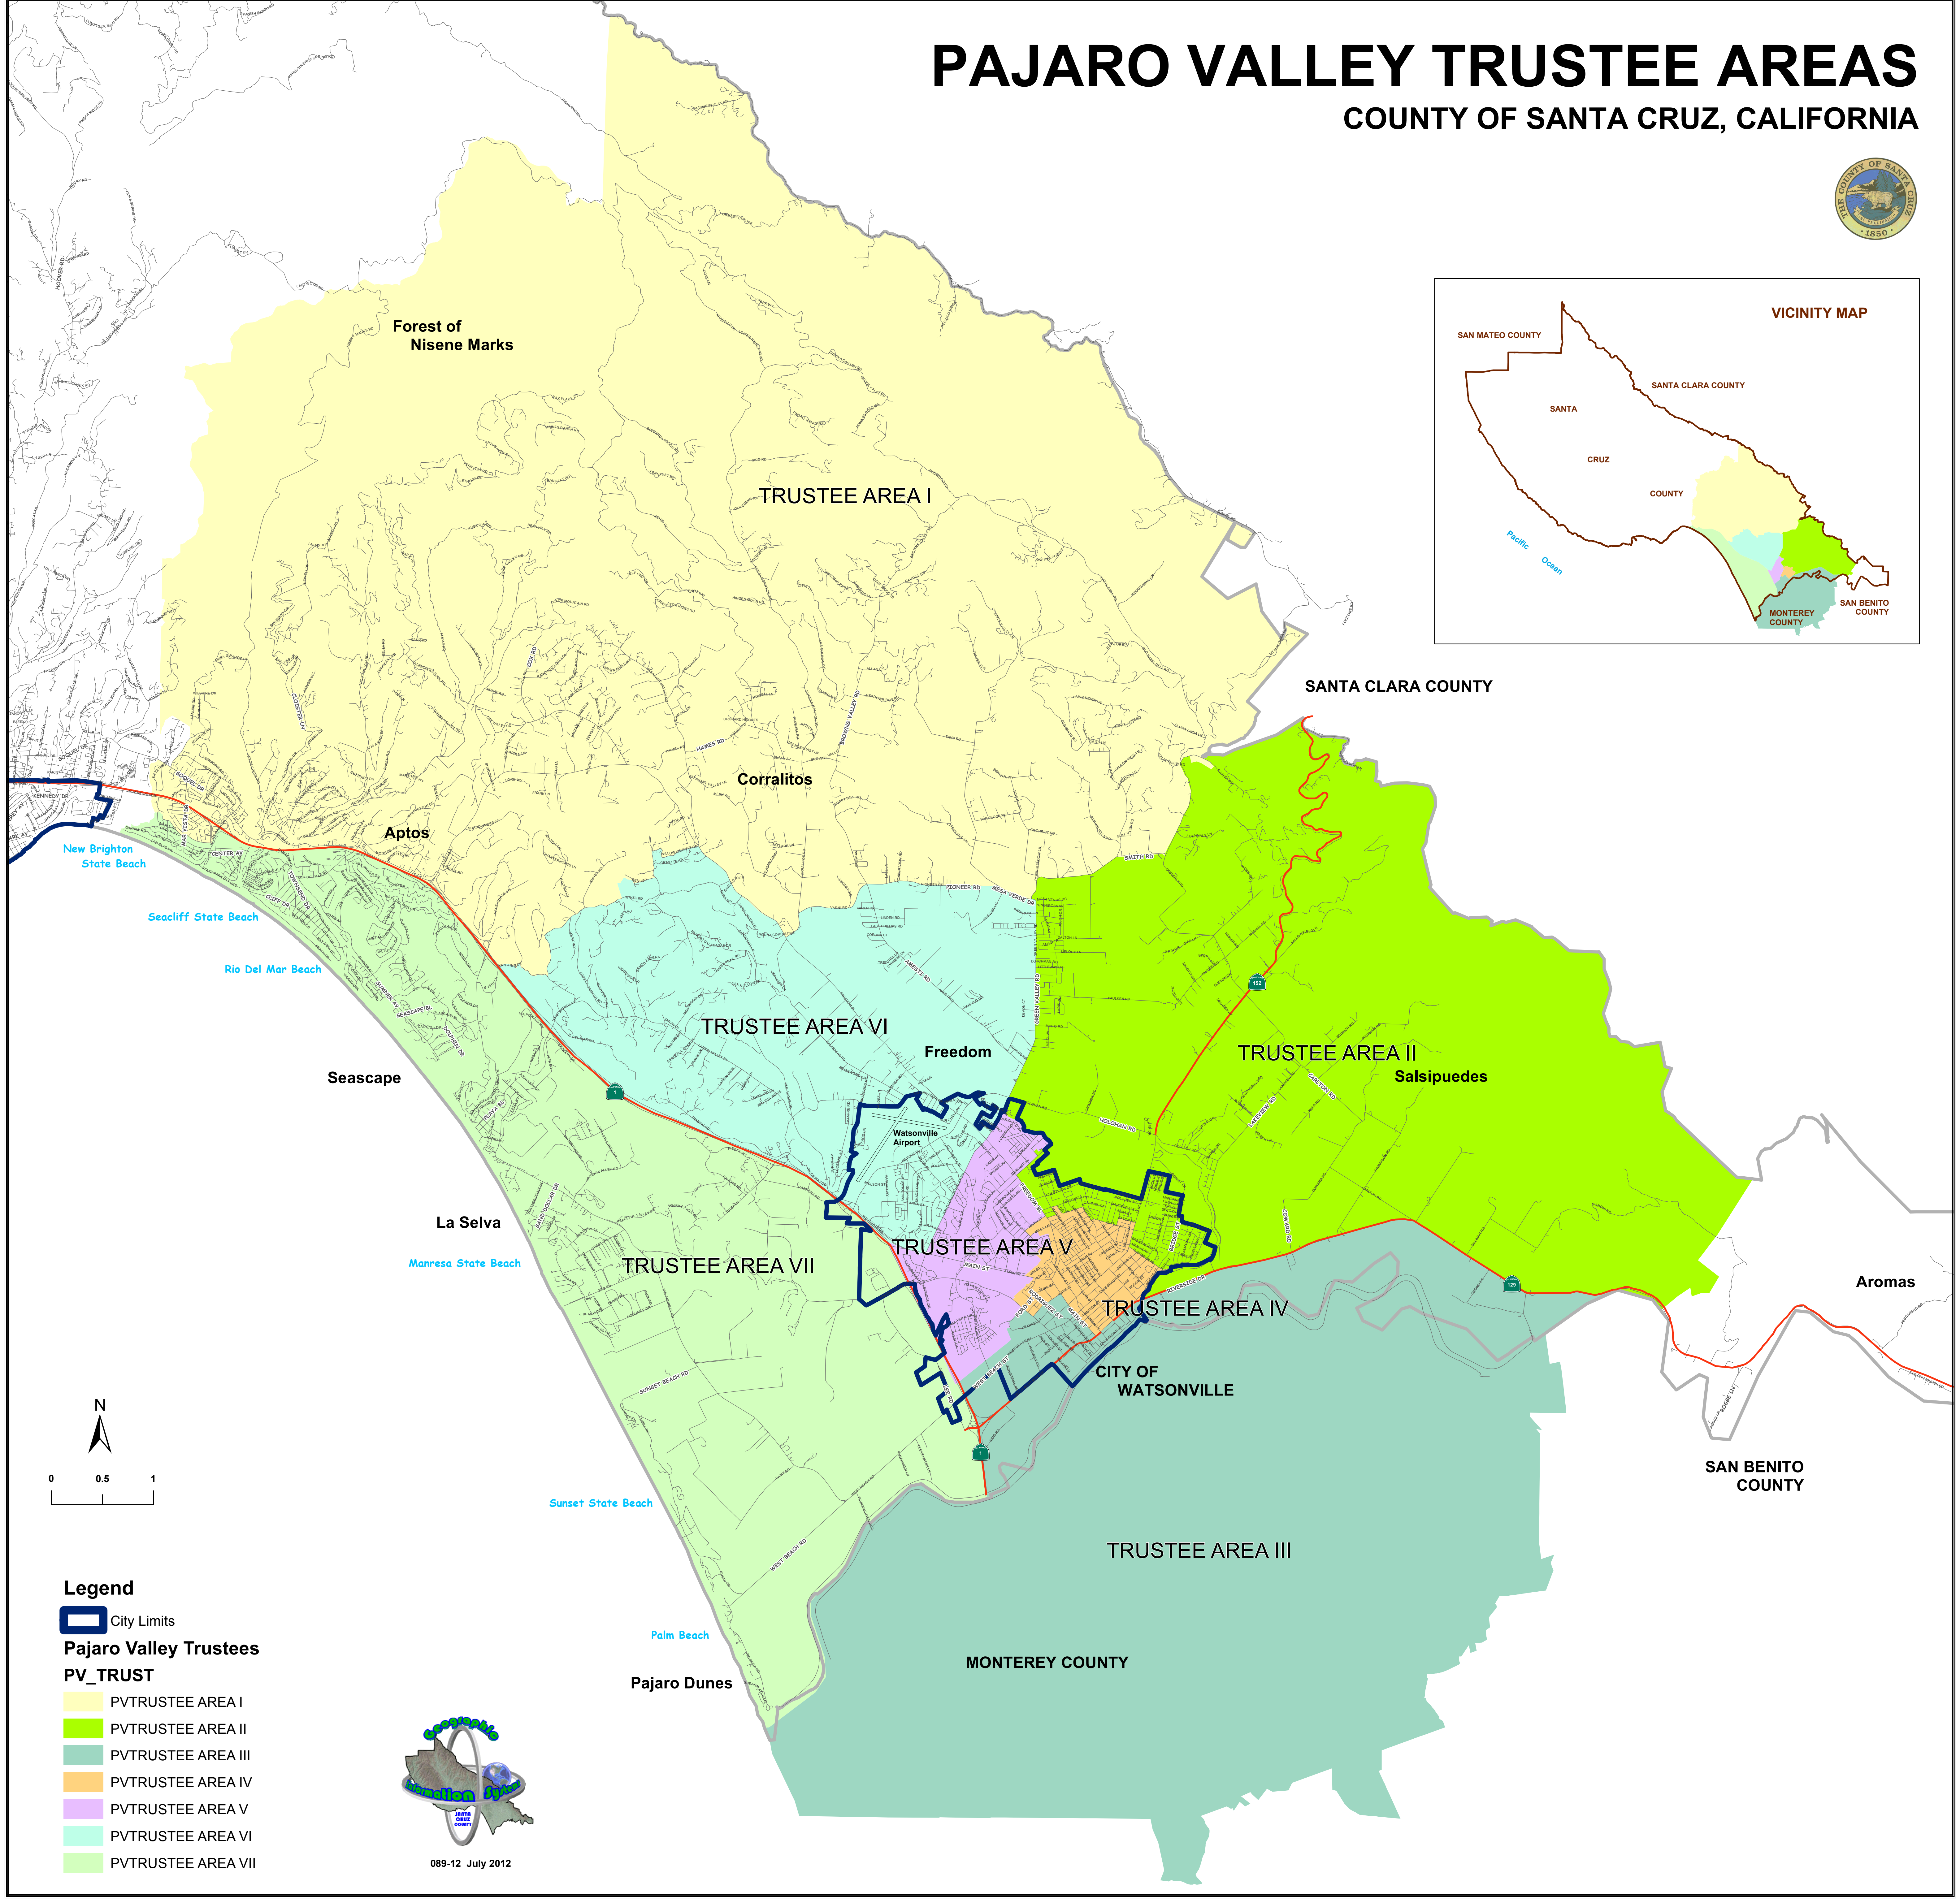

PAJARO VALLEY TRUSTEE AREAS

COUNTY OF SANTA CRUZ, CALIFORNIA

1. **Legend**
2. City Limits
   - **Pajaro Valley Trustees**
   - **PV_TRUST**
   - PVTRUSTEE AREA I
   - PVTRUSTEE AREA II
   - PVTRUSTEE AREA III
   - PVTRUSTEE AREA IV
   - PVTRUSTEE AREA V
   - PVTRUSTEE AREA VI
   - PVTRUSTEE AREA VII

089-12 July 2012