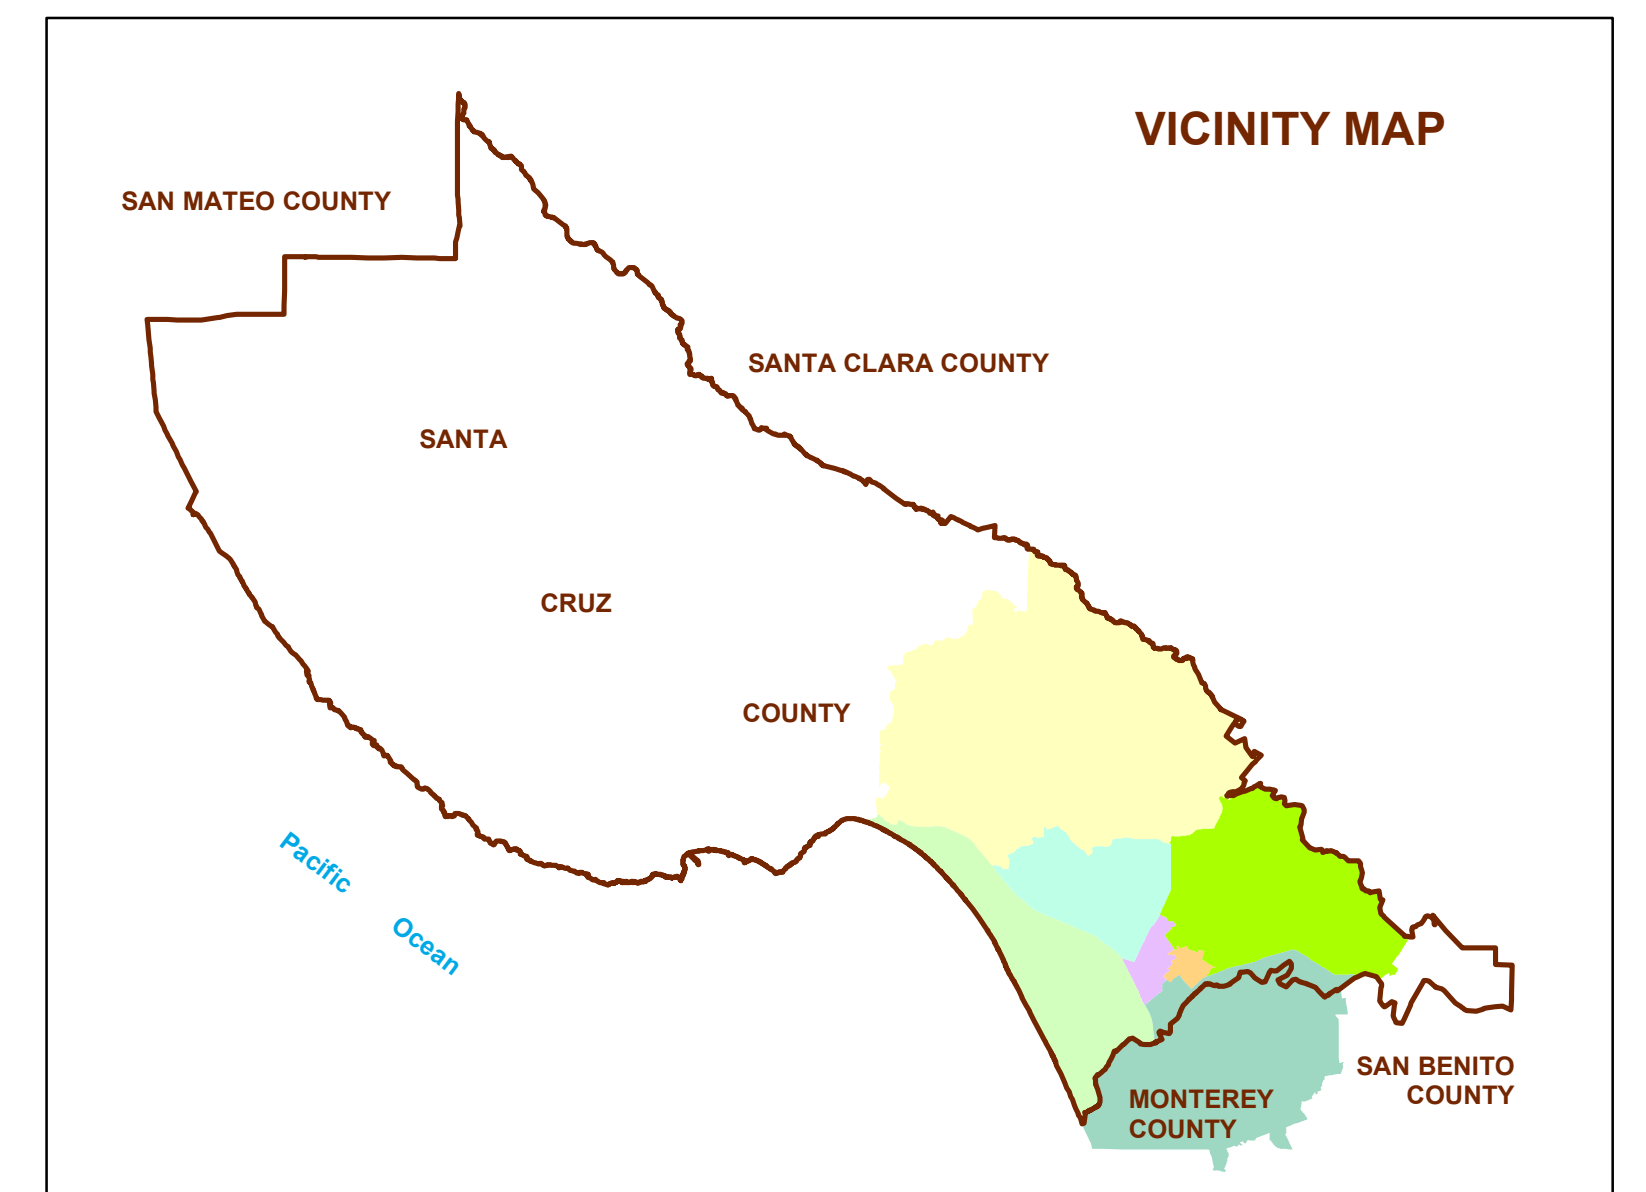

PAJARO VALLEY TRUSTEE AREAS

COUNTY OF SANTA CRUZ, CALIFORNIA

1. **Legend**
2. City Limits
   - **Pajaro Valley Trustees**
   - **PV_TRUST**
   - PVTRUSTEE AREA I
   - PVTRUSTEE AREA II
   - PVTRUSTEE AREA III
   - PVTRUSTEE AREA IV
   - PVTRUSTEE AREA V
   - PVTRUSTEE AREA VI
   - PVTRUSTEE AREA VII

089-12 July 2012